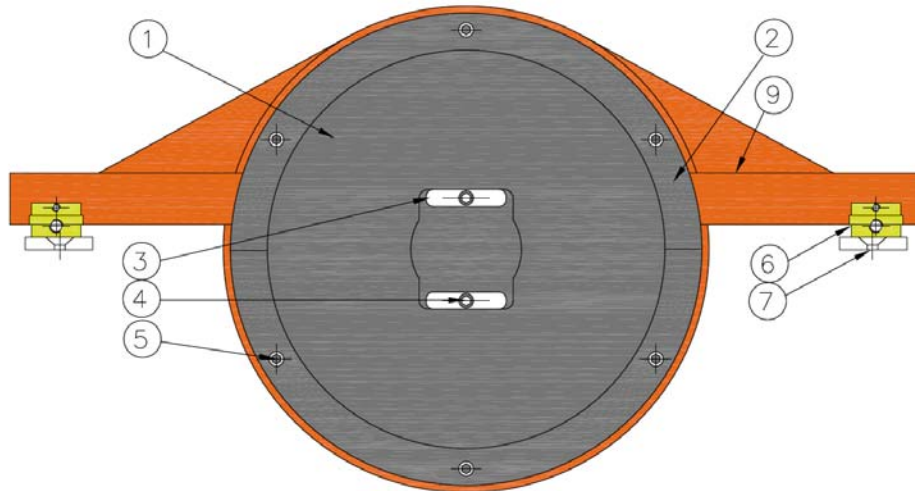

## Thrust Bearing Assembly Parts – 350R2 and 350R3 – Assembly No. 474287

Item	Adrian	OEM	Description	Qty.
1	475797	840474	Rotary Bearing Housing	1
2	475791	840473	Baffle Ring-Split	2
3	413948	832785	Key	2
4	363550	212009	1/4 – 20 x 5/8 SHCS	2
5	367550	214009	5/16 – 18 x 7/8 SHCS	6
6	475257	840604	Shoe	2
7	475217	840634	Rail	2
8	413574	832048	Bushing (Not Shown)	1
9	475798	840475	Stationary Housing	1
10	235556	620001	Thrust Bearing with Races	1
<b>UPGRADE PARTS</b>				
10	91359	*****	Single Rotary Bearing (Upgrade to Bushing - Not Shown)	2
11	91360	*****	Modified Rotary Bearing Housing	1

**THRUST BEARING SECTION CUT**