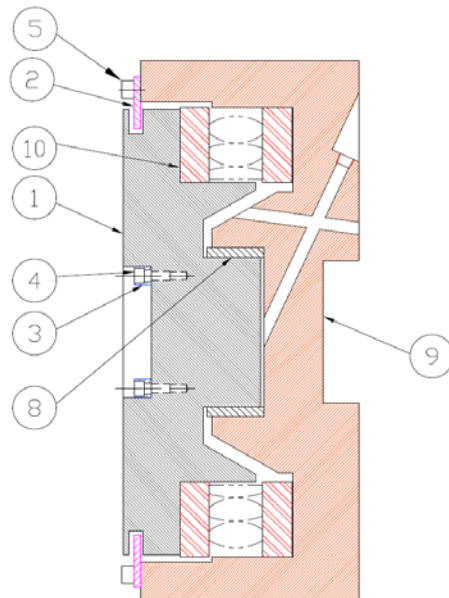

## Thrust Bearing Assembly Parts – 350R2 and 350R3 – Assembly No. 474287

Item	Adrian	OEM	Description	Qty.
1	475797	840474	Rotary Bearing Housing	1
2	475791	840473	Baffle Ring-Split	2
3	413948	832785	Key	2
4	363550	212009	1/4 – 20 x 5/8 SHCS	2
5	367550	214009	5/16 – 18 x 7/8 SHCS	6
6	475257	840604	Shoe	2
7	475217	840634	Rail	2
8	413574	832048	Bushing (Not Shown)	1
9	475798	840475	Stationary Housing	1
10	235556	620001	Thrust Bearing with Races	1
<b>UPGRADE PARTS</b>				
10	91359	*****	Single Rotary Bearing (Upgrade to Bushing - Not Shown)	2
11	91360	*****	Modified Rotary Bearing Housing	1

**THRUST BEARING SECTION CUT**